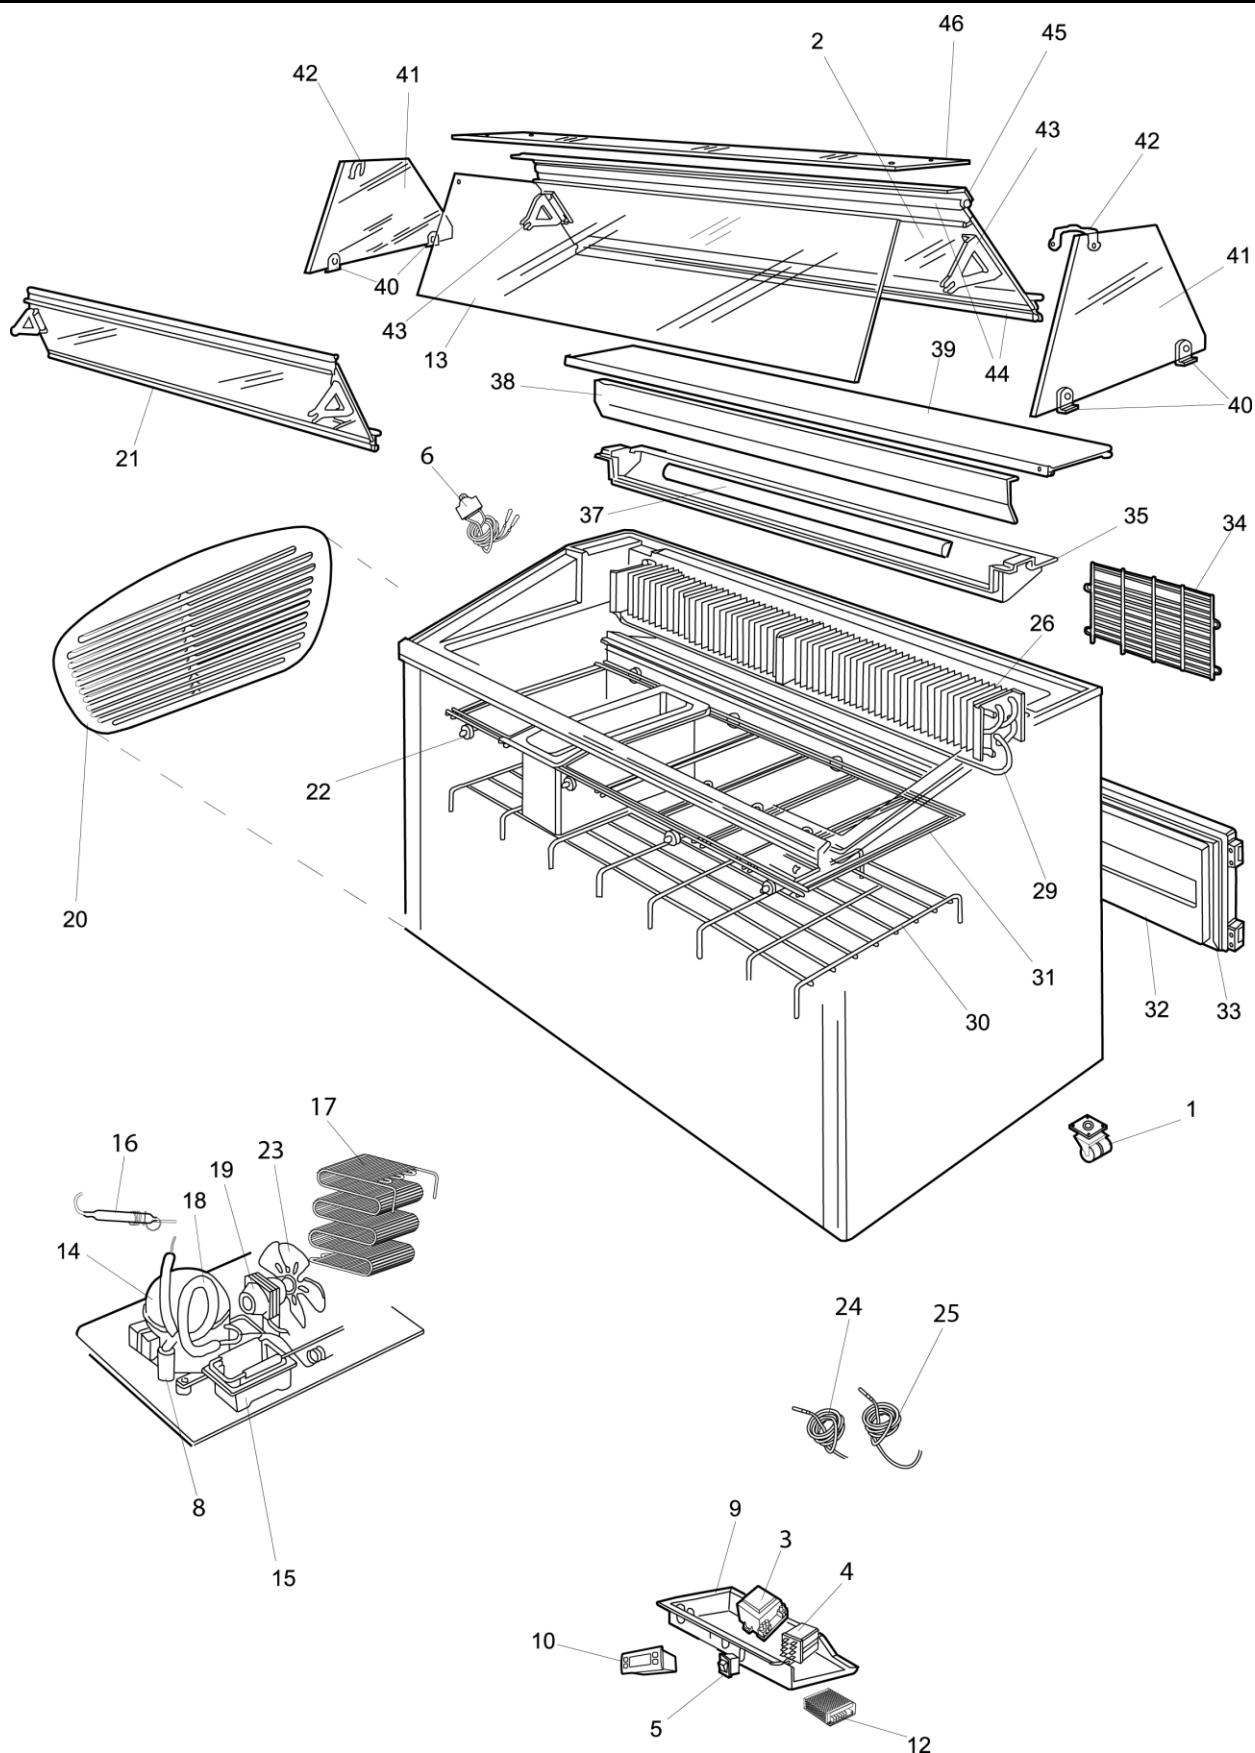

**TOP 6 R290
(COD. E1410M2800)**

Negative - static scooping display cabinet

Spare parts list

Ref.	Description	Code
1	WHEEL 50/2/NP1 PLATE H75	5623007
2	PLEXIGLASS TILTING LID F.TOP 6	3410316426000
3	TRANSFORMER	1187018
4	RELAY HONGFA 30A -12V R290	1142011
5	UNIPOLAR SWITCH	1014034
6	BIMETALLIC THERMOSTAT WIRED L=1100 TOP-J R290	1105040
8	ACC.SET NLY12LAa 220-240V 50HZ CSIR R290	1147591
9	CONTROL BOARD	8520230
10	DIGITAL THERMOSTAT	1188175
12	POWER SUPPLY LED 24V REF.APV-16-24	1171016
13	FRONT GLASS FOR TOP 6	4601410182000
14	COMP.NLY12LAa 220-240V 50HZ CSIR R290	4106135
15	ABS DRIP WATER TRAY	3410500000100
16	FILTER XH9 ENT.6.5 OUT 2.75 GR15	3141031
17	WIRE CONDENSER	4111054
18	SUCTION LINE TOP 6	8971200
19	MOTOR FAN 10W 220/240V-50/60HZ BRACKET H72	4121135
20	SIDE GRID J 7/9 WHITE/9010	3407099100021
21	COMPL.PLEX.DOOR TOP 6	2222016428000
22	BUSH WITH NYLON PIN	3421299935000
23	FAN D.230X28° PRESS ALUMINUM	4122022
24	NTC L=2000 DIGITAL THERMOSTAT PROBE	1185050
25	NTC L=2000 DIGITAL THERMOSTAT PROBE PVC	1185052
26	EVAPORATOR FOR TOP 6	4100210688000
29	RESISTANCE	1192175
30	BASKET BOTTOM SHELF TOP 6/E	4420217796000
31	S/S BIN HOLDER FOR 6 BINS	4420110825100
32	RESERVE BAY DOOR FOR X7/E RAL 9010	2420616686000
33	GASKET ICE CREAM CABINET GREY	4400710106000
34	REAR GRID TOP - J WHITE	0621319
35	ABS LAMP HOUSING COVER TOP7/E-X7/E	3410599560000
37	LED LAMP T5 L1000	1112080
38	PROFILE LAMP COVER TOP 6	4421099976006
39	WORKING TABLE TOP 6 EXTRA	8424036
40	S/S GLASS HOLDER PLATE	4410809954000
41	SIDE GLASS FOR TOP/E	4601417737000
42	SCREW SET FOR GLASS CANOPYF.TOP X7/E	2222011775201
43	ABS GLASS BRACKET F. X7/E	4400516158000
44	ALU LID HANDLE FOR TOP 6	2222510167000
45	UPPER PROFILE STOP DOOR TOP 6	8530323
46	UPPER GLASS FOR TOP 6/E	4601417809000

* Price list without VAT. The prices of the accessories set are to be considered only if they are sold with the relevant compressors

The manufacturer will reserve the right to make any modification without prior notice.

Updated on
22/06/2020

TOP 6 R290 (COD. E1410M2800)

Negative - static scooping display cabinet

Spare parts drawing