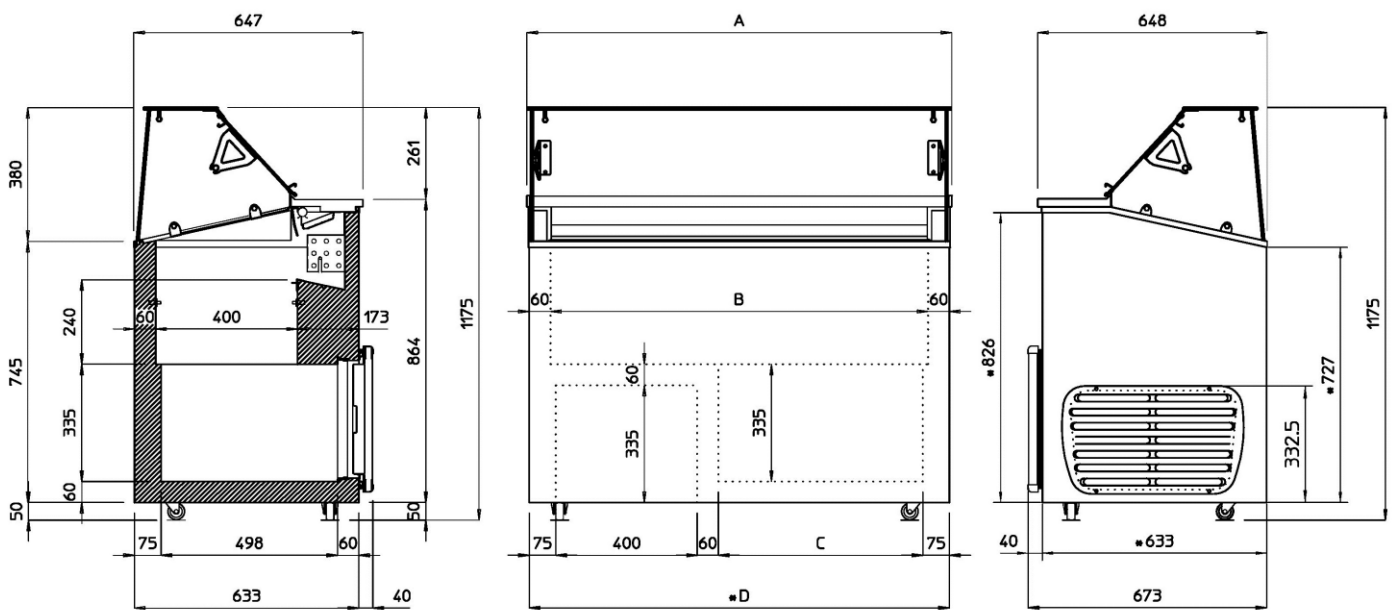

TOP 6 R290 (COD. E1410M2800)

Negative - static scooping display cabinet

Technical data

Temperature	-15°C -20°C
Voltage and Frequency	230 V~ 50 Hz
Gas	R290
Net dimension	1200 x 673 x 1175 mm (l x p x h)
Packed dimension	1270 x 760 x 1310 mm (l x p x h)
Gross capacity	246 l
Net capacity	210 l
Gross weight	111.00 Kg
Net weight	91.00 Kg
Heat insulation	Rigid polyurethane foam "HCFC/CFC/HFC" free
External cabinet	White plasticised steel sheet
Inner tank	White plasticised steel sheet
Frame	White plastic
Glass	Upper plate glazed cabinet
Side grid - colour	White plastic
Back grid - colour	White plasticised steel rod
Compressor	3/8 HP
absorbed power	330 W
Power consumption (24h)	6,5 kWh/24h
Condensator	Wire and tube - maintenance free with powered fan
Evaporator	Static packed evaporation system (with defrosting resistance) + evaporator coil foamed on the walls
Defrosting	Automatic
Climatic class	3 (25°C-60%RH) L1
Plug	European - Angular Plug
Thermometer/Thermostat	Electronic
Quantity of 5 liters stainless steel containers (not included)	6 for displaying ice cream and 8 in the reserve
Standard equipment	Separate reserve accessible via a door - 4 wheels - internal light
Optional	Stainless steel containers - Portions-washing
Brand	FRAMEC
Producer brand	Mondial Framec

TOP 6 R290 (COD. E1410M2800)

Negative - static scooping display cabinet

Layout

* CUSTOMIZATION AREA

MODELLO MODEL	QUOTA - SHARE			
	A	B	C	D
TOP 6	1200	1067	577	1187
TOP 7	1350	1217	727	1337

TOP 6 - 7

S_44099 - 00