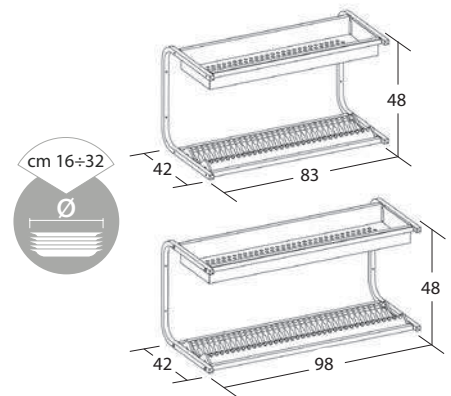

WALL- MOUNTED DRAINERS

- Stainless steel 2x2cm square tube frame
- Stainless steel sheet crockery racks with no sharp edges
- Stainless steel sheet glass racks with drip tray

Item 5062

Item 5064

Item 5066

Item	Load. cap.	Plate ø	Plate racks	Glass racks	Max dim. (cm)
5052	60	16÷32	2	-	83x42x48
5054	30	16÷32	1	1	83x42x48
5056	-	16÷32	-	2	83x42x48
5062	72	16÷32	2	-	98x42x48
5064	36	16÷32	1	1	98x42x48
5066	-	16÷32	-	2	98x42x48