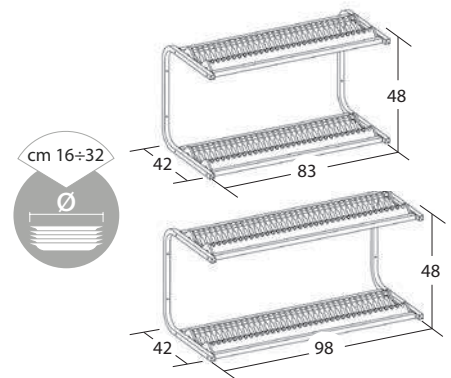

WALL- MOUNTED DRAINERS

- Stainless steel 2x2cm square tube frame
- Stainless steel sheet crockery racks with no sharp edges
- Stainless steel sheet glass racks with drip tray

Item 5062

Item 5064

Item 5066

Item	Load. cap.	Plate ø	Plate racks	Glass racks	Max dim. (cm)
5052	60	16÷32	2	-	83x42x48
5054	30	16÷32	1	1	83x42x48
5056	-	16÷32	-	2	83x42x48
5062	72	16÷32	2	-	98x42x48
5064	36	16÷32	1	1	98x42x48
5066	-	16÷32	-	2	98x42x48