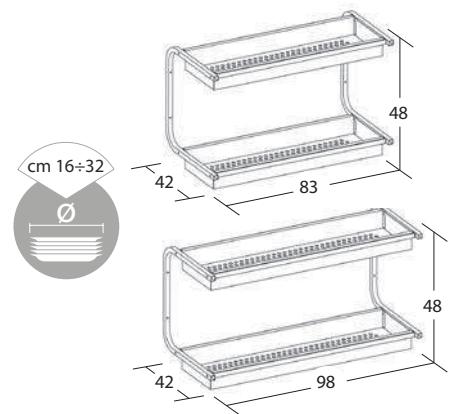

WALL- MOUNTED DRAINERS

- Stainless steel 2x2cm square tube frame
- Stainless steel sheet crockery racks with no sharp edges
- Stainless steel sheet glass racks with drip tray

Item 5062

Item 5064

Item 5066

Item	Load. cap.	Plate ø	Plate racks	Glass racks	Max dim. (cm)
5052	60	16÷32	2	-	83x42x48
5054	30	16÷32	1	1	83x42x48
5056	-	16÷32	-	2	83x42x48
5062	72	16÷32	2	-	98x42x48
5064	36	16÷32	1	1	98x42x48
5066	-	16÷32	-	2	98x42x48