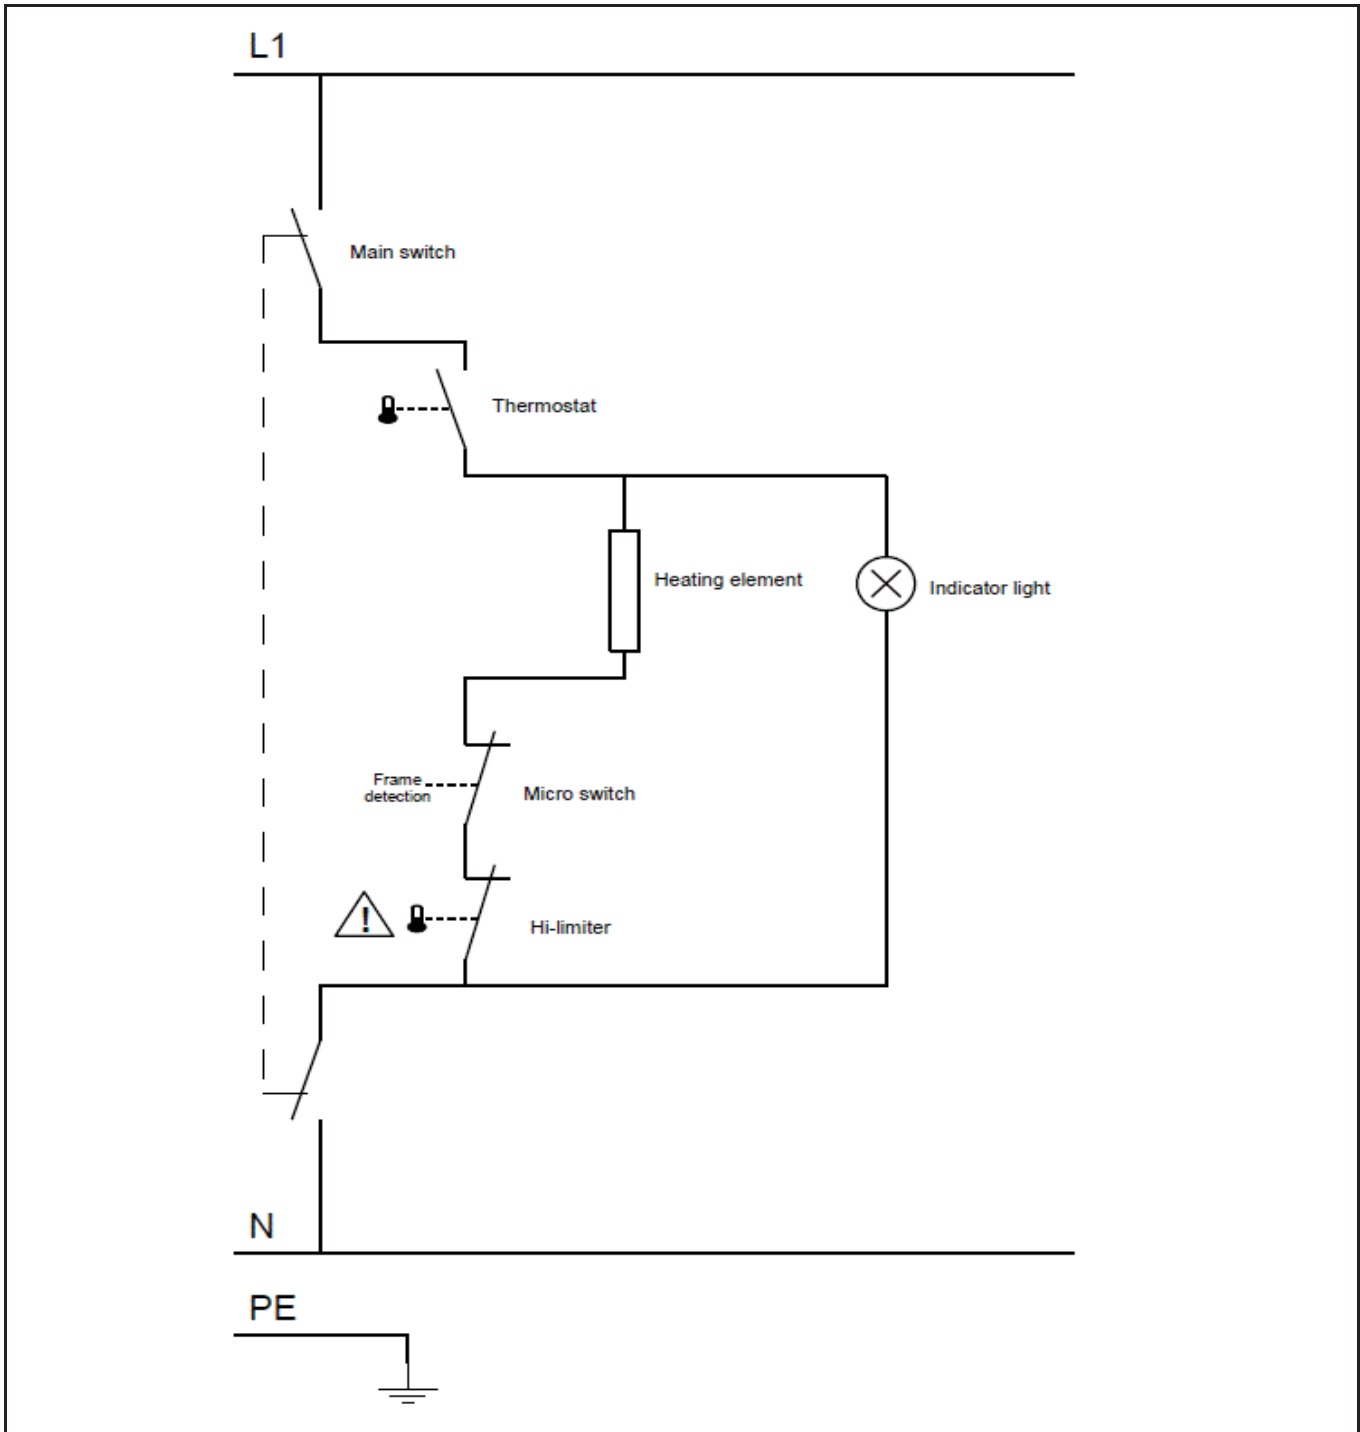

<b>Date</b>	20-06-2012	<b>Revision #</b>	Revision version
<b>Revision</b>	First bill of materials (BOM)		

Item	Description	Part#	Quantity	Remark	Picture
1	Fryer Bassin	207079	2		
2	Bracket	207154	6	2 pcs M4x5 included	
3	Knob for lid	207024	2	Also in 207062	
4	Screw M6x10	nss	2	Available in 207024 and 207062	
5	Fryer basket	643617	2		
6	Frame complete	207239	1		
7	Buffers	207185	4		
8	Back cover	nss	2	Available as 207215	
9	Fryer head complete assembly	207215	2	Incl item 8;10;11;12;13;14;15;16;17;18;19;20;21;22;23;24;25;26;27;28;29	
10	Thermostaat 0/190°C EGO	205228	2	Also in 207215	
11	Knob thermostat	205235	2	Also in 207215	
12	Indicator light yellow	201145	2	Also in 207215	
13	Microswitch 16A/250V	207093	2	Also in 207215	
14	Pull relief PA107	920107	2	Also in 207215	
15	Hi-limiter 230°C EGO	929001	2	Also in 207215	
16	Leaf spring SS	207314	2	Also in 207215	
17	Element 3250W 230V	207048	2	Also in 207215	
18	Sheet-metal screw 4,2x9,5	nss	12	Available as 207215	
19	Washer 13.5x20	nss	4	Available as 207215	
20	Nut 1/4"	nss	4	Available as 207215	
21	Powercord	207017	2	Also in 207215	
22	Screw M4x5	nss	4	Available as 207215	
23	Sheet-metal screw 3,5 x 13	nss	4	Available as 207215	
24	Washer M5	nss	8	Available as 207215	
25	Nut M5	nss	4	Available as 207215	
26	Self adhesive mounting plate	nss	4	Available as 207215	
27	Tie rip	nss	6	Available as 207215	
28	Switch	205426	2	Also in 207215	
29	Ring Hi-limiter	nss	20	Available as 207215	
30	Lid	207062	2	Incl item 3;4.	
31	Screw M4x5	nss	8	Available in 207154	

### Circuit diagram

 <p><b>Hendi B.V.</b> Steenoven 21 3911 TX Rhenen The Netherlands</p>	Batch #	Appliance part#
	0000000	207307
	Description	
	Deep Fryer Mastercook 2x8L	

Date	20-06-2012	Revision #	Revision version
Revision	First bill of materials (BOM)		