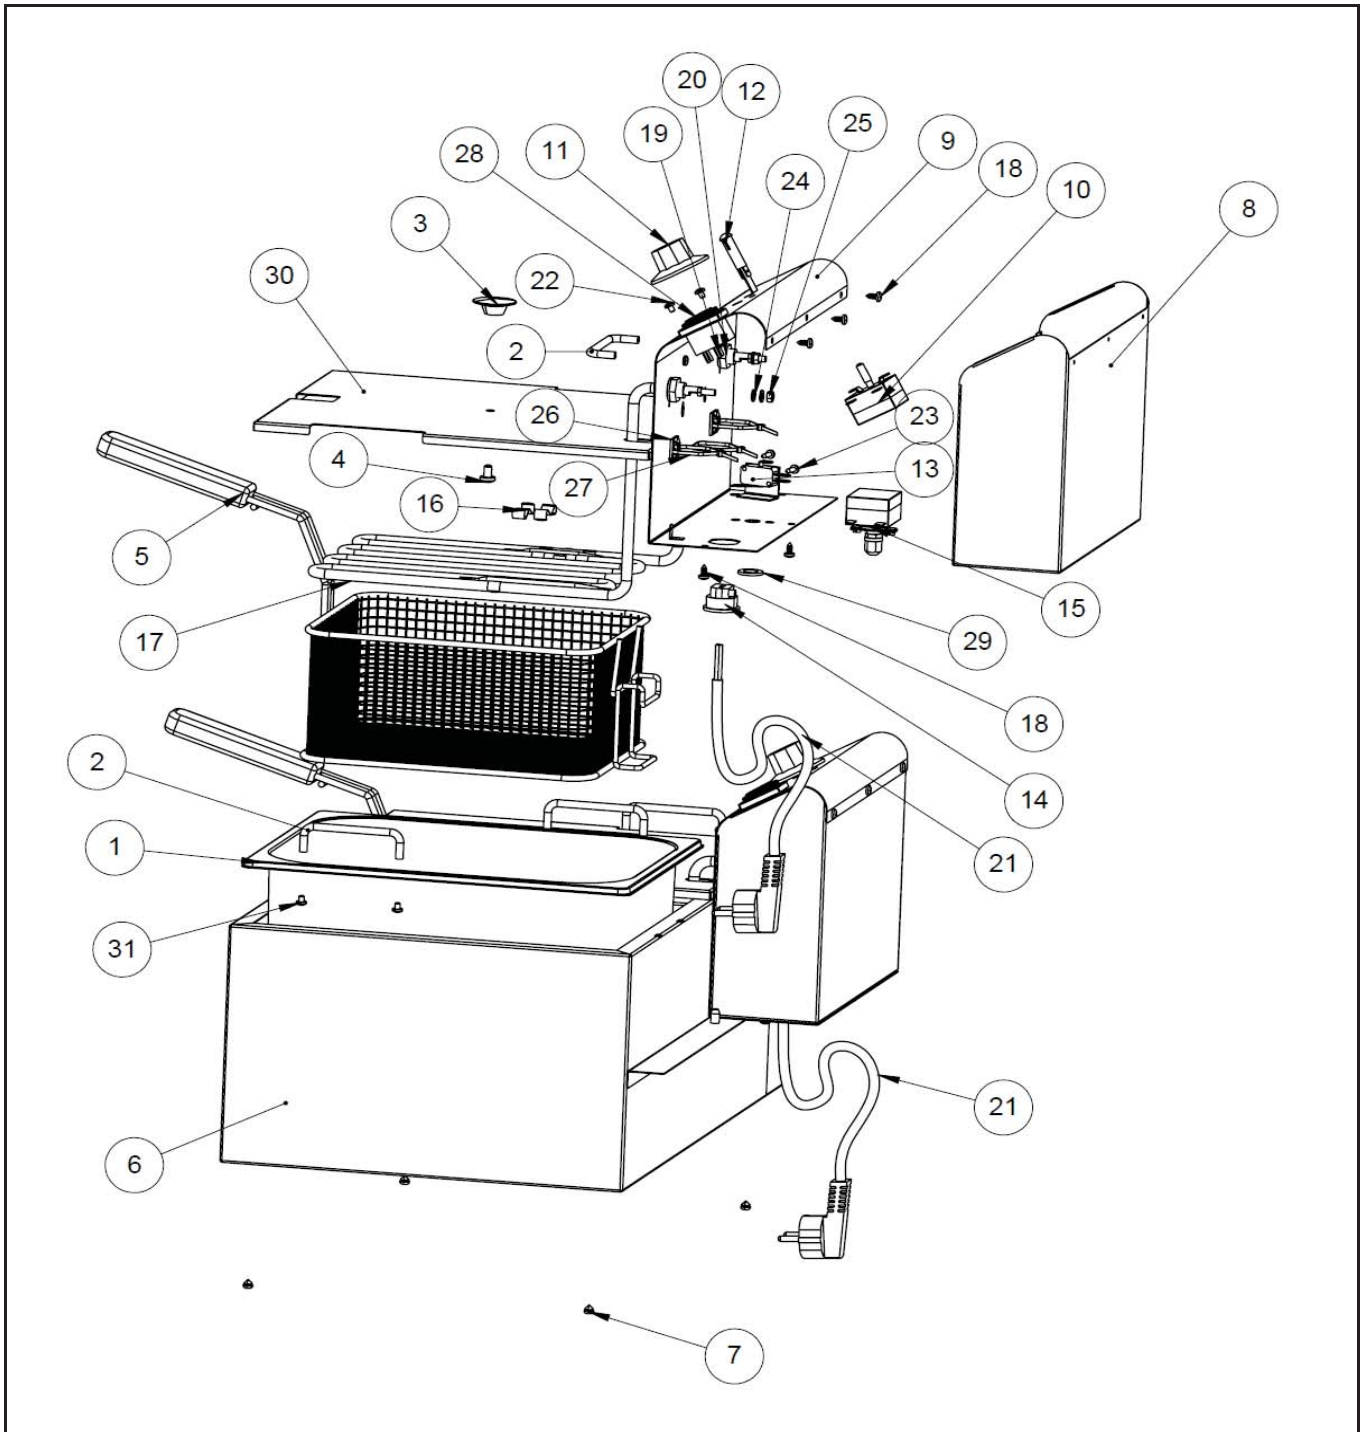

Drawing

 <p><b>Hendi B.V.</b> Steenoven 21 3911 TX Rhenen The Netherlands</p>	Batch #	Appliance part#
	0000000	207307
	Description	
	Deep Fryer Mastercook 2x8L	

Date	20-06-2012	Revision #	Revision version
Revision	First bill of materials (BOM)		

**Bill of materials (BOM)**

 <p><b>Hendi B.V.</b> Steenoven 21 3911 TX Rhenen The Netherlands</p>	<b>Batch #</b>	<b>Appliance part#</b>
	0000000	207307
	<b>Description</b>	
Deep Fryer Mastercook 2x8L		

<b>Date</b>	20-06-2012	<b>Revision #</b>	Revision version
<b>Revision</b>	First bill of materials (BOM)		

Item	Description	Part#	Quantity	Remark	Picture
1	Fryer Bassin	207079	2		
2	Bracket	207154	6	2 pcs M4x5 included	
3	Knob for lid	207024	2	Also in 207062	
4	Screw M6x10	nss	2	Available in 207024 and 207062	
5	Fryer basket	643617	2		
6	Frame complete	207239	1		
7	Buffers	207185	4		
8	Back cover	nss	2	Available as 207215	
9	Fryer head complete assembly	207215	2	Incl item 8;10;11;12;13;14;15;16;17;18;19;20;21;22;23;24;25;26;27;28;29	
10	Thermostaat 0/190°C EGO	205228	2	Also in 207215	
11	Knob thermostat	205235	2	Also in 207215	
12	Indicator light yellow	201145	2	Also in 207215	
13	Microswitch 16A/250V	207093	2	Also in 207215	
14	Pull relief PA107	920107	2	Also in 207215	
15	Hi-limiter 230°C EGO	929001	2	Also in 207215	
16	Leaf spring SS	207314	2	Also in 207215	
17	Element 3250W 230V	207048	2	Also in 207215	
18	Sheet-metal screw 4,2x9,5	nss	12	Available as 207215	
19	Washer 13.5x20	nss	4	Available as 207215	
20	Nut 1/4"	nss	4	Available as 207215	
21	Powercord	207017	2	Also in 207215	
22	Screw M4x5	nss	4	Available as 207215	
23	Sheet-metal screw 3,5 x 13	nss	4	Available as 207215	
24	Washer M5	nss	8	Available as 207215	
25	Nut M5	nss	4	Available as 207215	
26	Self adhesive mounting plate	nss	4	Available as 207215	
27	Tie rip	nss	6	Available as 207215	
28	Switch	205426	2	Also in 207215	
29	Ring Hi-limiter	nss	20	Available as 207215	
30	Lid	207062	2	Incl item 3;4.	
31	Screw M4x5	nss	8	Available in 207154	