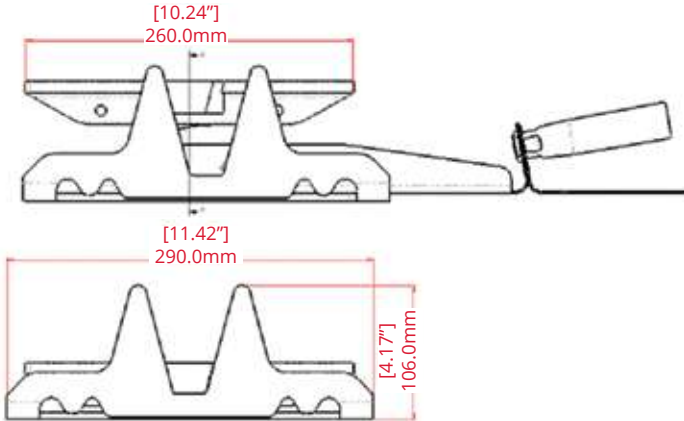

High opening panini press