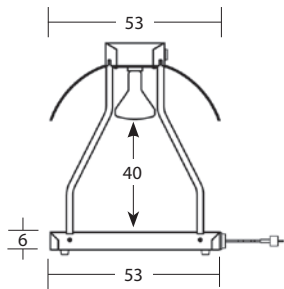

- Upper frame in tube and stainless steel sheet
- Acrylic curved sneeze guard
- 250W infrared lamps
- ON/OFF switch with LED
- Mains supply: 230V, 50/60 Hz, single-phase
- Rubber support feet

Item 9568T

Item	GN	Bulbs	Power	Max dim. (cm)
9564T	1x1/1	1	250W	38x53x70
9566T	2x1/1	2	500W	70x53x70
9568T	3x1/1	3	750W	103x53x70
9570T	4x1/1	4	1000W	136x53x70