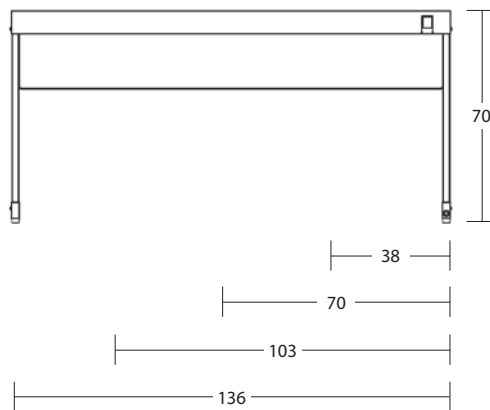

- Upper frame in tube and stainless steel sheet
- Acrylic curved sneeze guard
- 250W infrared lamps
- ON/OFF switch with LED
- Mains supply: 230V, 50/60 Hz, single-phase
- Rubber support feet

Item 9568T

Item	GN	Bulbs	Power	Max dim. (cm)
9564T	1x1/1	1	250W	38x53x70
9566T	2x1/1	2	500W	70x53x70
9568T	3x1/1	3	750W	103x53x70
9570T	4x1/1	4	1000W	136x53x70