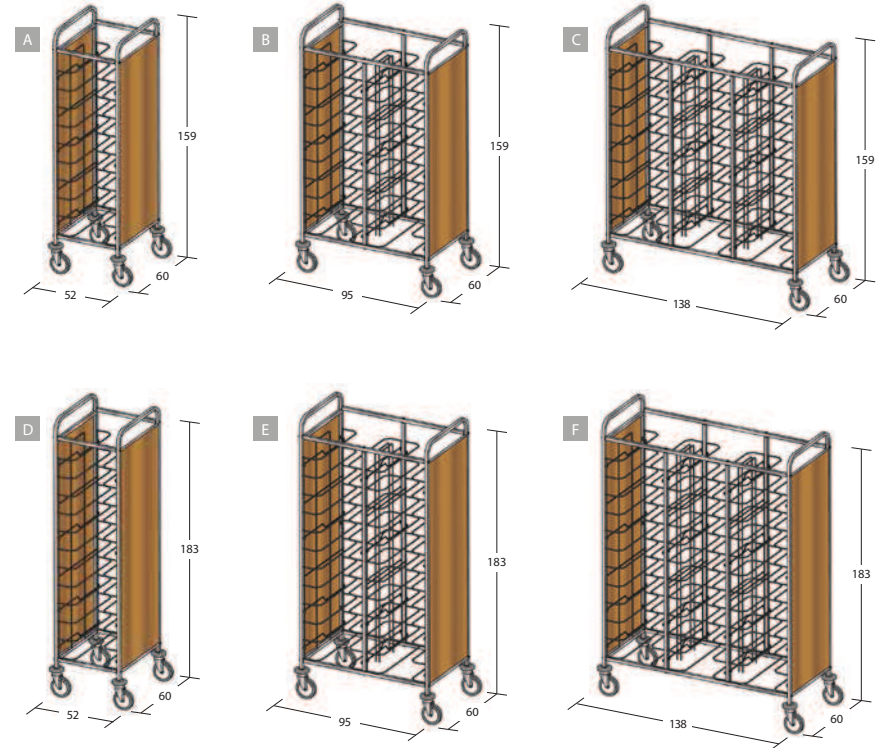

UNIVERSAL TRAY TROLLEYS WITH MELAMINE-FACED PANELS ON 2 SIDES

- Stainless steel 2x2cm square tube construction with bolted cross-members
- Chrome-plated steel wire supports
- Suitable for trays of max 53x39cm, even in different sizes and shapes
- Two melamine-faced side panels
- Grey rubber ring buffers
- Swivel castors, ø 12.5cm

Cherry wood

Item 1470U-PN

256

Item	Loading capacity	Supports	Shelf spacing (cm)	📷	Max dim. (cm)
1470U-PN	10	wire	11	A	52x60x159
1472U-PN	12	wire	11	D	52x60x183
1475U-PN	20	wire	11	B	95x60x159
1477U-PN	24	wire	11	E	95x60x183
1480U-PN	30	wire	11	C	138x60x159
1482U-PN	36	wire	11	F	138x60x183

Options	📷	Description	For item
S1200	1	Set with 2 braked castors	All
SE200	2	Set with 4 resilient castors (2 with brake)	All

UNIVERSAL TRAY TROLLEYS WITH MELAMINE-FACED PANELS ON 2 SIDES

Max overall dimensions

257

Accessories	📷	Description	For item
A050U	1	Removable stainless steel universal container	All

NOTE: each column corresponds to one removable container