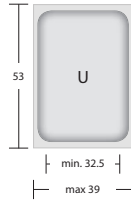

UNIVERSAL TRAY TROLLEYS WITH MELAMINE-FACED PANELS ON 2 SIDES

- Stainless steel 2x2cm square tube construction with bolted cross-members
- Chrome-plated steel wire supports
- Suitable for trays of max 53x39cm, even in different sizes and shapes
- Two melamine-faced side panels
- Grey rubber ring buffers
- Swivel castors, ø 12.5cm

Cherry wood

Item 1470U-PN

256

Item	Loading capacity	Supports	Shelf spacing (cm)	📷	Max dim. (cm)
1470U-PN	10	wire	11	A	52x60x159
1472U-PN	12	wire	11	D	52x60x183
1475U-PN	20	wire	11	B	95x60x159
1477U-PN	24	wire	11	E	95x60x183
1480U-PN	30	wire	11	C	138x60x159
1482U-PN	36	wire	11	F	138x60x183

Options	📷	Description	For item
S1200	1	Set with 2 braked castors	All
SE200	2	Set with 4 resilient castors (2 with brake)	All

UNIVERSAL TRAY TROLLEYS WITH MELAMINE-FACED PANELS ON 2 SIDES

Max overall dimensions