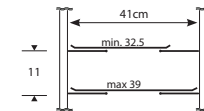

UNIVERSAL TRAY TROLLEYS WITH MELAMINE-FACED PANELS ON 2 SIDES

- Stainless steel 2x2cm square tube construction with bolted cross-members
- Chrome-plated steel wire supports
- Suitable for trays of max 53x39cm, even in different sizes and shapes
- Two melamine-faced side panels
- Grey rubber ring buffers
- Swivel castors, ø 12.5cm

Cherry wood

256

Item	Loading capacity	Supports	Shelf spacing (cm)	📷	Max dim. (cm)
1470U-PN	10	wire	11	A	52x60x159
1472U-PN	12	wire	11	D	52x60x183
1475U-PN	20	wire	11	B	95x60x159
1477U-PN	24	wire	11	E	95x60x183
1480U-PN	30	wire	11	C	138x60x159
1482U-PN	36	wire	11	F	138x60x183

Options	📷	Description	For item
S1200	1	Set with 2 braked castors	All
SE200	2	Set with 4 resilient castors (2 with brake)	All

UNIVERSAL TRAY TROLLEYS WITH MELAMINE-FACED PANELS ON 2 SIDES

Max overall dimensions

257

Accessories	📷	Description	For item
A050U	1	Removable stainless steel universal container	All

NOTE: each column corresponds to one removable container